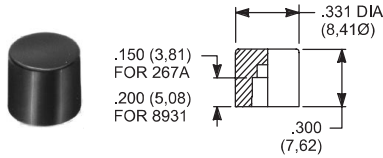

EP & TP SERIES, .100" DIA. PLUNGERS

PART NO.

- 465801000 WHITE
- 465802000 BLACK
- 465803000 RED

8600 & KM33 SERIES, .106" DIA. PLUNGERS

PART NO.

- 785101000 WHITE
- 785102000 BLACK
- 785103000 RED

8020, 8060, E010, E020, KM11, L & TP SERIES, .122" DIA. PLUNGERS

PART NO.

- 708901000 WHITE
- 708902000 BLACK
- 708903000 RED

8020, 8060, E010, E020, KM11 & L SERIES, .122" DIA. PLUNGERS

PART NO.

- 752701000 WHITE
- 752702000 BLACK
- 752703000 RED

8020, 8060, E010, E020, KM11, L & TP SERIES .122" DIA. PLUNGERS

PART NO.

- 801801000 WHITE
- 801802000 BLACK
- 801803000 RED

.157" DIA. PLUNGERS

PART NO.

- 267A01000 WHITE
- 267A02000 BLACK
- 267A03000 RED

FOR SERIES
85X2T, 8534T
Models only

PART NO.

- 893101000 WHITE
- 893102000 BLACK
- 893103000 RED

FOR SERIES
85X1T, 8532T1,
8533T, 8534T1 Models only

8020, 8050, E010, E020 & L SERIES, .122" DIA. SNAP-FITTING PLUNGERS

PART NO.

- 894001000 WHITE
- 894002000 BLACK
- 894003000 RED

EP11 & EP12 MODELS, .100 DIA. SNAP-FITTING PLUNGERS