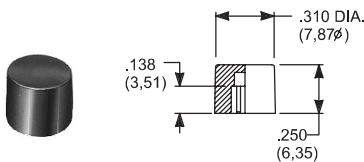

EP & TP SERIES, .100" DIA. PLUNGERS

PART NO.

- 465801000 WHITE
- 465802000 BLACK
- 465803000 RED

8600 & KM33 SERIES, .106" DIA. PLUNGERS

PART NO.

- 785101000 WHITE
- 785102000 BLACK
- 785103000 RED

8020, 8060, E010, E020, KM11, L & TP SERIES, .122" DIA. PLUNGERS

PART NO.

- 708901000 WHITE
- 708902000 BLACK
- 708903000 RED

8020, 8060, E010, E020, KM11 & L SERIES, .122" DIA. PLUNGERS

PART NO.

- 752701000 WHITE
- 752702000 BLACK
- 752703000 RED

8020, 8060, E010, E020, KM11, L & TP SERIES .122" DIA. PLUNGERS

PART NO.

- 801801000 WHITE
- 801802000 BLACK
- 801803000 RED

.157" DIA. PLUNGERS

PART NO.

- 267A01000 WHITE
- 267A02000 BLACK
- 267A03000 RED

FOR SERIES
85X2T, 8534T
Models only

PART NO.

- 893101000 WHITE
- 893102000 BLACK
- 893103000 RED

FOR SERIES
85X1T, 8532T1,
8533T, 8534T1 Models only

8020, 8050, E010, E020 & L SERIES, .122" DIA. SNAP-FITTING PLUNGERS

PART NO.

- 894001000 WHITE
- 894002000 BLACK
- 894003000 RED

EP11 & EP12 MODELS, .100 DIA. SNAP-FITTING PLUNGERS