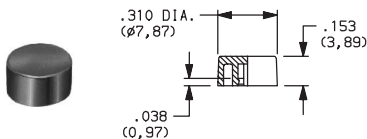

PART NO.

- 801801000 WHITE
- 801802000 BLACK
- 801803000 RED

.157" DIA. PLUNGERS

PART NO.

- 267A01000 WHITE
- 267A02000 BLACK
- 267A03000 RED

FOR SERIES
85X2T, 8534T
Models only

PART NO.

- 893101000 WHITE
- 893102000 BLACK
- 893103000 RED

FOR SERIES
85X1T, 8532T1,
8533T, 8534T1 Models only

8020, 8050, E010, E020 & L SERIES, .122" DIA. SNAP-FITTING PLUNGERS

PART NO.

- 894001000 WHITE
- 894002000 BLACK
- 894003000 RED

EP11 & EP12 MODELS, .100 DIA. SNAP-FITTING PLUNGERS

PART NO.

- 585A01000 WHITE
- 585A02000 BLACK
- 585A03000 RED

EP11 & EP12 MODELS, .100 DIA. SNAP-FITTING PLUNGERS

PART NO.

- 785A01000 WHITE
- 785A02000 BLACK
- 785A03000 RED

8020, 8050, E010, E020 & L SERIES, .122" DIA. SNAP-FITTING PLUNGERS