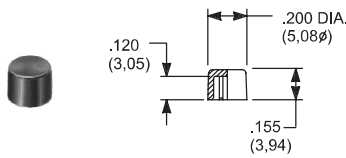

EP & TP SERIES, .100" DIA. PLUNGERS

PART NO.

- 465801000 WHITE
- 465802000 BLACK
- 465803000 RED

8600 & KM33 SERIES, .106" DIA. PLUNGERS

PART NO.

- 785101000 WHITE
- 785102000 BLACK
- 785103000 RED

8020, 8060, E010, E020, KM11, L & TP SERIES, .122" DIA. PLUNGERS

PART NO.

- 708901000 WHITE
- 708902000 BLACK
- 708903000 RED

8020, 8060, E010, E020, KM11 & L SERIES, .122" DIA. PLUNGERS

PART NO.

- 752701000 WHITE
- 752702000 BLACK
- 752703000 RED

8020, 8060, E010, E020, KM11, L & TP SERIES .122" DIA. PLUNGERS

PART NO.

- 801801000 WHITE
- 801802000 BLACK
- 801803000 RED

.157" DIA. PLUNGERS

PART NO.

- 267A01000 WHITE
- 267A02000 BLACK
- 267A03000 RED

FOR SERIES
85X2T, 8534T
Models only

PART NO.

- 893101000 WHITE
- 893102000 BLACK
- 893103000 RED

PART NO.

- 585A01000 WHITE
- 585A02000 BLACK
- 585A03000 RED

EP11 & EP12 MODELS, .100 DIA. SNAP-FITTING PLUNGERS

PART NO.

- 785A01000 WHITE
- 785A02000 BLACK
- 785A03000 RED

8020, 8050, E010, E020 & L SERIES, .122" DIA. SNAP-FITTING PLUNGERS