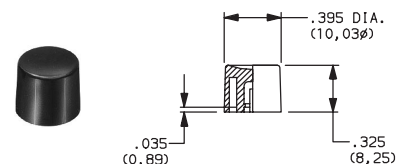

FOR SERIES
85X1T, 8532T1,
8533T, 8534T1 Models only

8020, 8050, E010, E020 & L SERIES, .122" DIA. SNAP-FITTING PLUNGERS

PART NO.

- 894001000 WHITE
- 894002000 BLACK
- 894003000 RED

EP11 & EP12 MODELS, .100 DIA. SNAP-FITTING PLUNGERS

PART NO.

- 585A01000 WHITE
- 585A02000 BLACK
- 585A03000 RED

EP11 & EP12 MODELS, .100 DIA. SNAP-FITTING PLUNGERS

PART NO.

- 785A01000 WHITE
- 785A02000 BLACK
- 785A03000 RED

8020, 8050, E010, E020 & L SERIES, .122" DIA. SNAP-FITTING PLUNGERS

PART NO.

- 894101000 WHITE
- 894102000 BLACK
- 894103000 RED

MATERIAL

Nylon. Finish: Gloss.

Special colors, custom markings available, consult Customer Service Center.