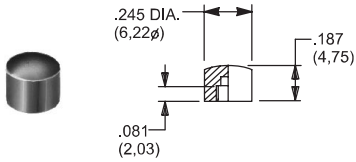

CAPS

EP & TP SERIES, .100" DIA. PLUNGERS

PART NO.

- 508101000 WHITE
- 508102000 BLACK
- 508103000 RED

TP SERIES, .100" DIA. PLUNGERS (Recommended for S9 plunger)

PART NO.

- 538701000 WHITE
- 538702000 BLACK
- 538703000 RED

EP & TP SERIES, .100" DIA. PLUNGERS

PART NO.

- 465801000 WHITE
- 465802000 BLACK
- 465803000 RED

8600 & KM33 SERIES, .106" DIA. PLUNGERS

PART NO.

- 785101000 WHITE
- 785102000 BLACK
- 785103000 RED

8020, 8060, E010, E020, KM11, L & TP SERIES, .122" DIA. PLUNGERS

PART NO.

- 801801000 WHITE
- 801802000 BLACK
- 801803000 RED

.157" DIA. PLUNGERS

PART NO.

- 267A01000 WHITE
- 267A02000 BLACK
- 267A03000 RED

FOR SERIES
85X2T, 8534T
Models only

PART NO.

- 893101000 WHITE
- 893102000 BLACK
- 893103000 RED

PART NO.

- 585A01000 WHITE
- 585A02000 BLACK
- 585A03000 RED

EP11 & EP12 MODELS, .100 DIA. SNAP-FITTING PLUNGERS

PART NO.

- 785A01000 WHITE
- 785A02000 BLACK
- 785A03000 RED

8020, 8050, E010, E020 & L SERIES, .122" DIA. SNAP-FITTING PLUNGERS