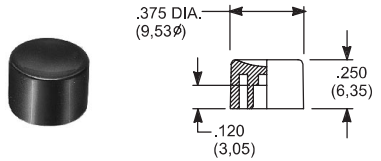

EP & TP SERIES, .100" DIA. PLUNGERS

PART NO.

- 465801000 WHITE
- 465802000 BLACK
- 465803000 RED

8600 & KM33 SERIES, .106" DIA. PLUNGERS

PART NO.

- 785101000 WHITE
- 785102000 BLACK
- 785103000 RED

8020, 8060, E010, E020, KM11, L & TP SERIES, .122" DIA. PLUNGERS

PART NO.

- 708901000 WHITE
- 708902000 BLACK
- 708903000 RED

8020, 8060, E010, E020, KM11 & L SERIES, .122" DIA. PLUNGERS

PART NO.

- 752701000 WHITE
- 752702000 BLACK
- 752703000 RED

8020, 8060, E010, E020, KM11, L & TP SERIES .122" DIA. PLUNGERS

PART NO.

- 801801000 WHITE
- 801802000 BLACK
- 801803000 RED

.157" DIA. PLUNGERS

PART NO.

- 267A01000 WHITE
- 267A02000 BLACK
- 267A03000 RED

FOR SERIES
85X2T, 8534T
Models only

PART NO.

- 893101000 WHITE
- 893102000 BLACK
- 893103000 RED