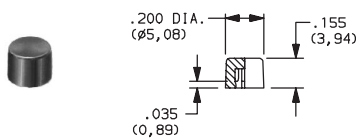

PART NO.

- 801801000 WHITE
- 801802000 BLACK
- 801803000 RED

.157" DIA. PLUNGERS

PART NO.

- 267A01000 WHITE
- 267A02000 BLACK
- 267A03000 RED

FOR SERIES
85X2T, 8534T
Models only

PART NO.

- 893101000 WHITE
- 893102000 BLACK
- 893103000 RED

FOR SERIES
85X1T, 8532T1,
8533T, 8534T1 Models only

8020, 8050, E010, E020 & L SERIES, .122" DIA. SNAP-FITTING PLUNGERS

PART NO.

- 894001000 WHITE
- 894002000 BLACK
- 894003000 RED

EP11 & EP12 MODELS, .100 DIA. SNAP-FITTING PLUNGERS

PART NO.

- 585A01000 WHITE
- 585A02000 BLACK
- 585A03000 RED

EP11 & EP12 MODELS, .100 DIA. SNAP-FITTING PLUNGERS

PART NO.

- 785A01000 WHITE
- 785A02000 BLACK
- 785A03000 RED

8020, 8050, E010, E020 & L SERIES, .122" DIA. SNAP-FITTING PLUNGERS