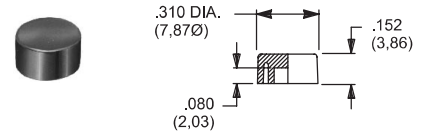

CAPS

EP & TP SERIES, .100" DIA. PLUNGERS

PART NO.

- 508101000 WHITE
- 508102000 BLACK
- 508103000 RED

TP SERIES, .100" DIA. PLUNGERS (Recommended for S9 plunger)

PART NO.

- 538701000 WHITE
- 538702000 BLACK
- 538703000 RED

EP & TP SERIES, .100" DIA. PLUNGERS

PART NO.

- 465801000 WHITE
- 465802000 BLACK
- 465803000 RED

8600 & KM33 SERIES, .106" DIA. PLUNGERS

PART NO.

- 785101000 WHITE
- 785102000 BLACK
- 785103000 RED

8020, 8060, E010, E020, KM11, L & TP SERIES, .122" DIA. PLUNGERS

PART NO.

- 708901000 WHITE
- 708902000 BLACK
- 708903000 RED

8020, 8060, E010, E020, KM11 & L SERIES, .122" DIA. PLUNGERS

PART NO.

- 752701000 WHITE
- 752702000 BLACK
- 752703000 RED

8020, 8060, E010, E020, KM11, L & TP SERIES .122" DIA. PLUNGERS

PART NO.

- 801801000 WHITE
- 801802000 BLACK
- 801803000 RED

.157" DIA. PLUNGERS

PART NO.

- 267A01000 WHITE
- 267A02000 BLACK
- 267A03000 RED

FOR SERIES
85X2T, 8534T
Models only

PART NO.

- 893101000 WHITE
- 893102000 BLACK
- 893103000 RED