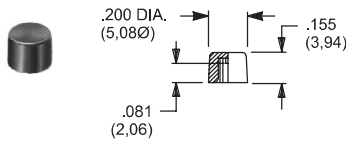

CAPS

EP & TP SERIES, .100" DIA. PLUNGERS

PART NO.

- 508101000 WHITE
- 508102000 BLACK
- 508103000 RED

TP SERIES, .100" DIA. PLUNGERS (Recommended for S9 plunger)

PART NO.

- 538701000 WHITE
- 538702000 BLACK
- 538703000 RED

EP & TP SERIES, .100" DIA. PLUNGERS

PART NO.

- 465801000 WHITE
- 465802000 BLACK
- 465803000 RED

8600 & KM33 SERIES, .106" DIA. PLUNGERS

PART NO.

- 785101000 WHITE
- 785102000 BLACK
- 785103000 RED

8020, 8060, E010, E020, KM11, L & TP SERIES, .122" DIA. PLUNGERS

PART NO.

- 708901000 WHITE
- 708902000 BLACK
- 708903000 RED

8020, 8060, E010, E020, KM11 & L SERIES, .122" DIA. PLUNGERS

PART NO.

- 752701000 WHITE
- 752702000 BLACK
- 752703000 RED

8020, 8060, E010, E020, KM11, L & TP SERIES .122" DIA. PLUNGERS

PART NO.

- 801801000 WHITE
- 801802000 BLACK
- 801803000 RED

.157" DIA. PLUNGERS

PART NO.

- 267A01000 WHITE
- 267A02000 BLACK
- 267A03000 RED

FOR SERIES
85X2T, 8534T
Models only

PART NO.

- 893101000 WHITE
- 893102000 BLACK
- 893103000 RED