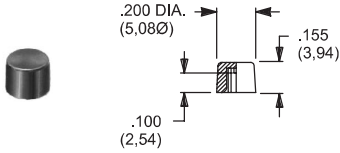

CAPS

EP & TP SERIES, .100" DIA. PLUNGERS

PART NO.

- 508101000 WHITE
- 508102000 BLACK
- 508103000 RED

TP SERIES, .100" DIA. PLUNGERS (Recommended for S9 plunger)

PART NO.

- 538701000 WHITE
- 538702000 BLACK
- 538703000 RED

EP & TP SERIES, .100" DIA. PLUNGERS

PART NO.

- 465801000 WHITE
- 465802000 BLACK
- 465803000 RED

8600 & KM33 SERIES, .106" DIA. PLUNGERS

PART NO.

- 785101000 WHITE
- 785102000 BLACK
- 785103000 RED

8020, 8060, E010, E020, KM11, L & TP SERIES, .122" DIA. PLUNGERS

PART NO.

- 708901000 WHITE
- 708902000 BLACK
- 708903000 RED

8020, 8060, E010, E020, KM11 & L SERIES, .122" DIA. PLUNGERS

PART NO.

- 752701000 WHITE
- 752702000 BLACK
- 752703000 RED

8020, 8060, E010, E020, KM11, L & TP SERIES .122" DIA. PLUNGERS

PART NO.

- 801801000 WHITE
- 801802000 BLACK
- 801803000 RED

.157" DIA. PLUNGERS

PART NO.

- 267A01000 WHITE
- 267A02000 BLACK
- 267A03000 RED

FOR SERIES
85X2T, 8534T
Models only

PART NO.

- 893101000 WHITE
- 893102000 BLACK
- 893103000 RED