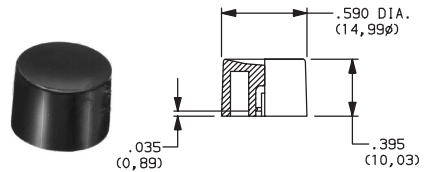

PART NO.

- 708901000 WHITE
- 708902000 BLACK
- 708903000 RED

8020, 8060, E010, E020, KM11 & L SERIES, .122" DIA. PLUNGERS

PART NO.

- 752701000 WHITE
- 752702000 BLACK
- 752703000 RED

8020, 8060, E010, E020, KM11, L & TP SERIES .122" DIA. PLUNGERS

PART NO.

- 801801000 WHITE
- 801802000 BLACK
- 801803000 RED

.157" DIA. PLUNGERS

PART NO.

- 267A01000 WHITE
- 267A02000 BLACK
- 267A03000 RED

FOR SERIES
85X2T, 8534T
Models only

PART NO.

- 893101000 WHITE
- 893102000 BLACK
- 893103000 RED

FOR SERIES
85X1T, 8532T1,
8533T, 8534T1 Models only

8020, 8050, E010, E020 & L SERIES, .122" DIA. SNAP-FITTING PLUNGERS

PART NO.

- 894001000 WHITE
- 894002000 BLACK
- 894003000 RED

EP11 & EP12 MODELS, .100 DIA. SNAP-FITTING PLUNGERS

PART NO.

- 585A01000 WHITE
- 585A02000 BLACK
- 585A03000 RED

EP11 & EP12 MODELS, .100 DIA. SNAP-FITTING PLUNGERS

PART NO.

- 785A01000 WHITE
- 785A02000 BLACK
- 785A03000 RED

8020, 8050, E010, E020 & L SERIES, .122" DIA. SNAP-FITTING PLUNGERS